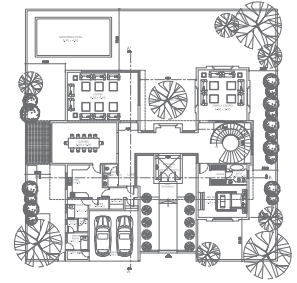

TYPE **A**
FLOOR PLAN

MILLENNIUM
ESTATES
A *Throughbred Lifestyle*

GROUND
FLOOR