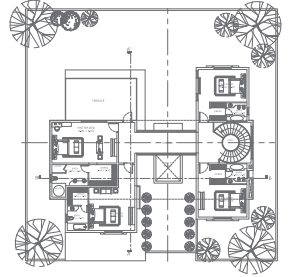

FIRST
FLOOR

BUILT-UP AREA	
GROUND FLOOR	4189 SQ. FT.
FIRST FLOOR	3182 SQ. FT.
TOTAL	7371 SQ. FT.