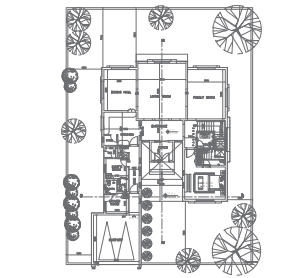

GROUND
FLOOR