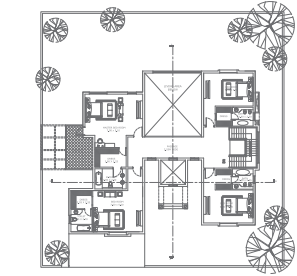

FIRST
FLOOR

BUILT-UP AREA	
GROUND FLOOR	4011 SQ. FT.
FIRST FLOOR	2982 SQ. FT.
TOTAL	6993 SQ. FT.