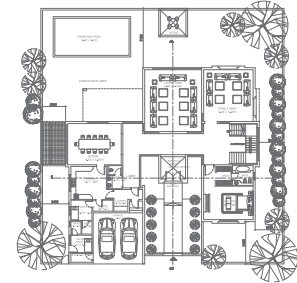

GROUND
FLOOR